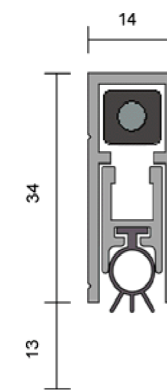

Safety Door

Lockable both sides

Description	Code	QTY	INST.	SUP.
<input type="checkbox"/> Nova 60 mm Tubular Latch SSS	12905SS	1		
<input type="checkbox"/> Nova Privacy Bolt SSS	12907SS	1		

Latch

Description	Code	QTY	INST.	SUP.
<input type="checkbox"/> Nova 60 mm Tubular Latch SSS	12905SS	1		
<input type="checkbox"/> Nova Privacy Bolt SSS	12907SS	1		

Other Hardware:

Note: *Prices and specifications may vary depending on final dimensions

Step 4: Choose Handing

Ambro machining

Invisible Hinge

Nova BT BB Hinge

Lookwood 3572WT

Raven RP 99SI