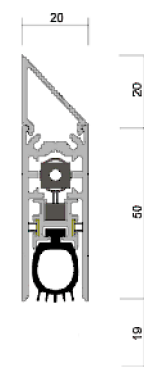

Safety Door

Lockable both sides

Description	Code	QTY	INST.	SUP.
<input type="checkbox"/> Nova 60 mm Tubular Latch SSS	12905SS	1		
<input type="checkbox"/> Nova Privacy Bolt SSS	12907SS	1		

Latch

Description	Code	QTY	INST.	SUP.
<input type="checkbox"/> Nova 60 mm Tubular Latch SSS	12905SS	1		
<input type="checkbox"/> Nova Privacy Bolt SSS	12907SS	1		

Other Hardware:

Note: *Prices and specifications may vary depending on final dimensions

Step 4: Choose Handing

Ambro machining

Invisible Hinge

Nova BT BB Hinge

Lookwood 3572WT

Raven RP 99SI